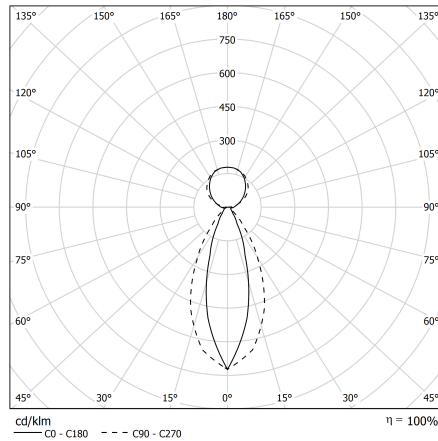

## PIPE LINE PG-DK

A mix between soft emission and High Contrast accents.

CODE		FLUX	SIZE	CERTIFICATIONS
86DKD48L390	48W 3000K	5497lm	1088mm	CE IP40 A+