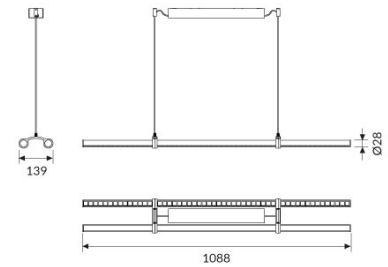

## PIPE LINE PG-DK

A mix between soft emission and High Contrast accents.

CODE		FLUX	SIZE	CERTIFICATIONS
86DKD48L390	48W 3000K	5497lm	1088mm	CE IP40 A+